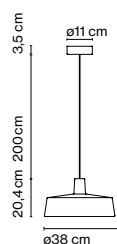

Soho

Joan Gaspar

marset

Soho 112

Soho 57

Soho 38

Soho 112

8x T5 24W
LED SMD 127,2W 300mA
2700K* 16680lm (included)

Soho 57

T5-C 22W+40W
T5-C 40W
LED SMD 28,1W 700mA
2700K* 3800lm (included)

Soho 38

LED SMD 13,2W 700mA
2700K 1931lm (included)

Shade in rotary moulded polyethylene. Methacrylate opal diffuser. Metal support lacquered in black with stainless anti-oxidant cataphoresis treatment for outdoor.