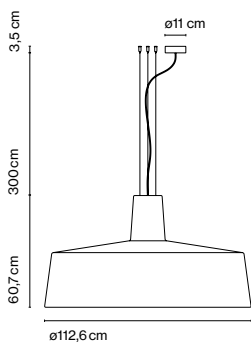

Soho

Joan Gaspar

marset

Soho 112

Soho 57

Soho 38

Soho 112

8x T5 24W
LED SMD 127,2W 300mA
2700K* 16680lm (included)

Soho 57

T5-C 22W+40W
T5-C 40W
LED SMD 28,1W 700mA
2700K* 3800lm (included)

Soho 38

LED SMD 13,2W 700mA
2700K 1931lm (included)

Shade in rotary moulded polyethylene. Methacrylate opal diffuser. Metal support lacquered in black with stainless anti-oxidant cataphoresis treatment for outdoor.