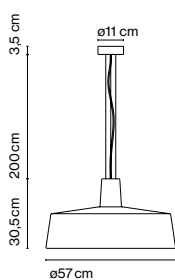

Soho

Joan Gaspar

marset

Soho 112

Soho 57

Soho 38

Soho 112

8x T5 24W
LED SMD 127,2W 300mA
2700K* 16680lm (included)

Soho 57

T5-C 22W+40W
T5-C 40W
LED SMD 28,1W 700mA
2700K* 3800lm (included)

Soho 38

LED SMD 13,2W 700mA
2700K 1931lm (included)

Shade in rotary moulded polyethylene. Methacrylate opal diffuser. Metal support lacquered in black with stainless anti-oxidant cataphoresis treatment for outdoor.