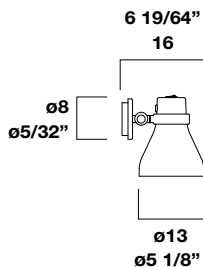

Oslo a

Technical information

Wall lamp giving direct light. Adjustable hood with double aluminium shade, the exterior surface enamelled white, silver or graphite with silver-anodised interior reflector. Switching by means of on/off switch located in the upper part of the hood.

Design by Lagranja

Dimensions cm / inches

Oslo a

Structure / Hood

158502500 Silver / White

158507200 Silver / Silver

158507400 Silver / Graphite grey

Luminaire