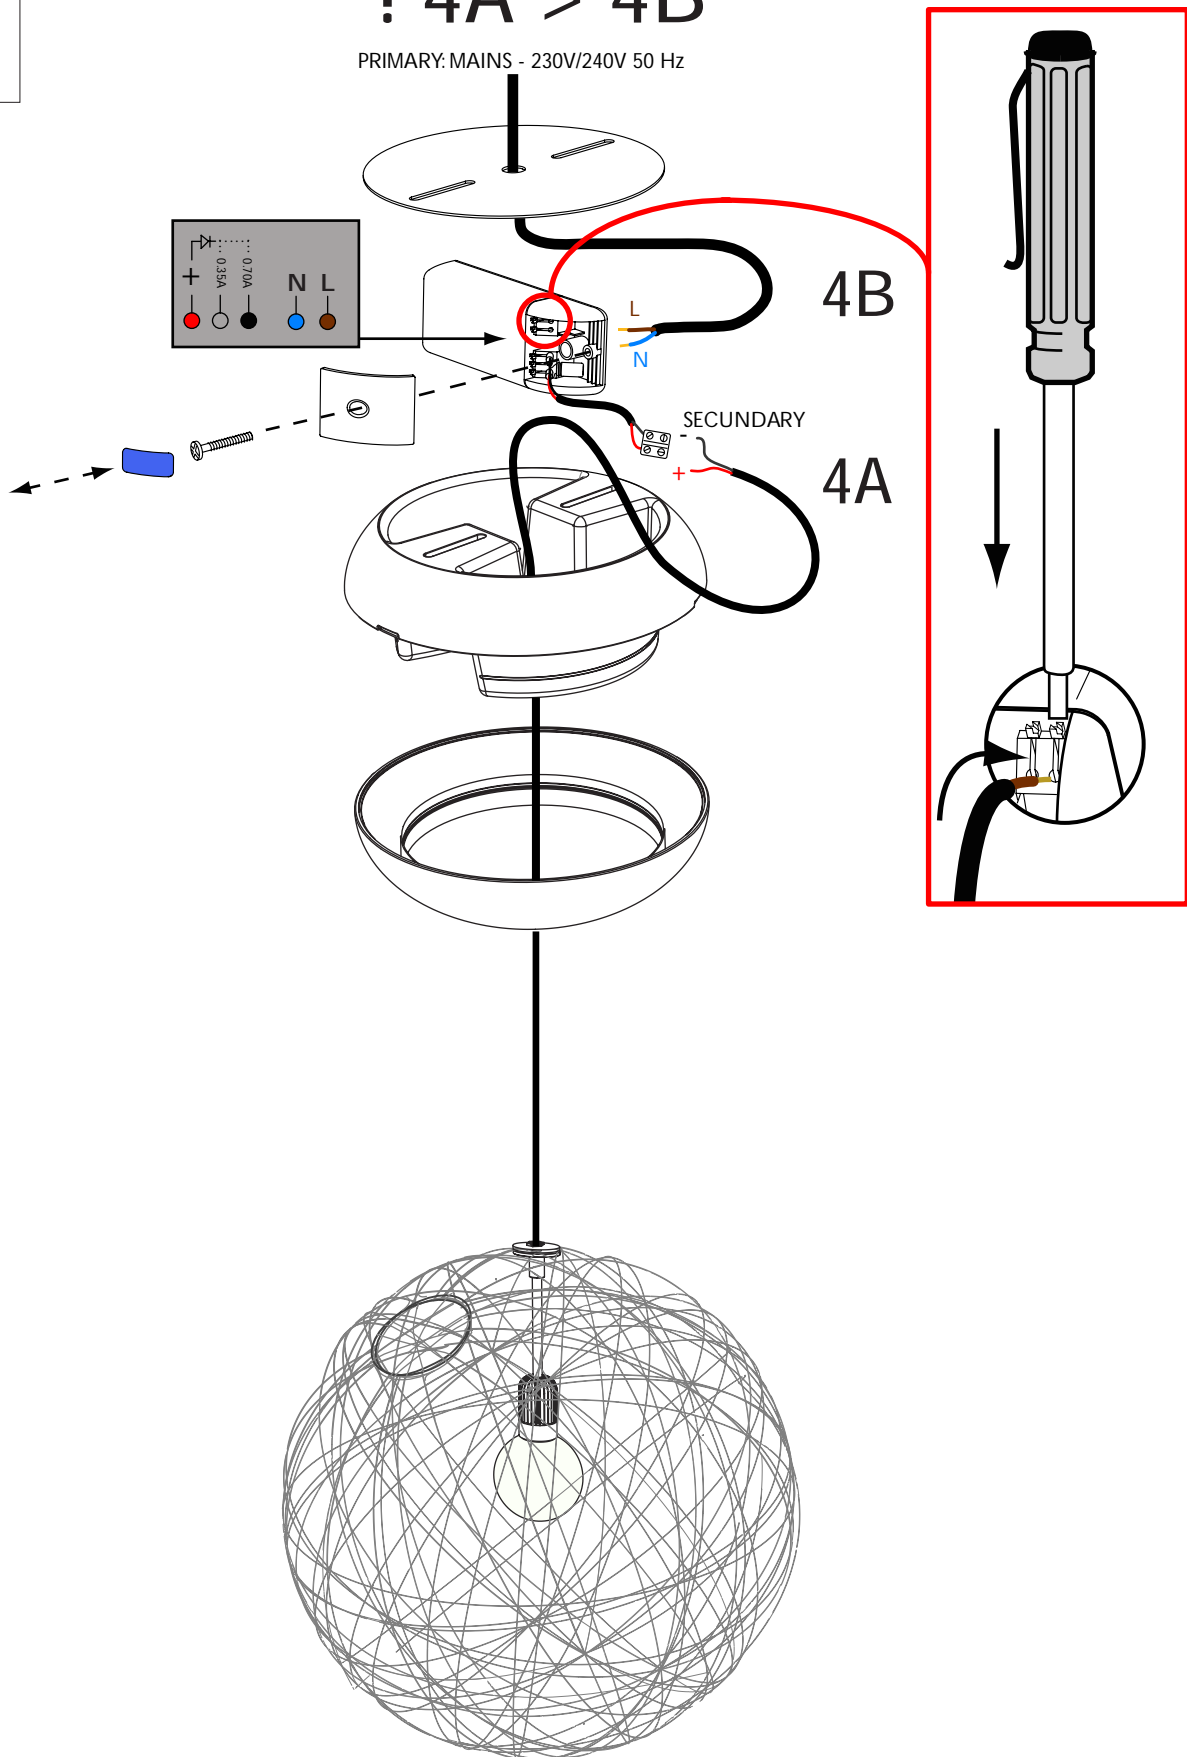

## Random Light LED

REFER TO SAFETY INSTRUCTIONS FOR GENERAL INFORMATION - REFER TO CANOPY INSTRUCTIONS FOR INSTALLATION

1

2

3

visit [www.mooui.com](http://www.mooui.com) for more information about the collection

# moooi

Random Light LED

4

**! 4A > 4B**

PRIMARY: MAINS - 230V/240V 50 Hz