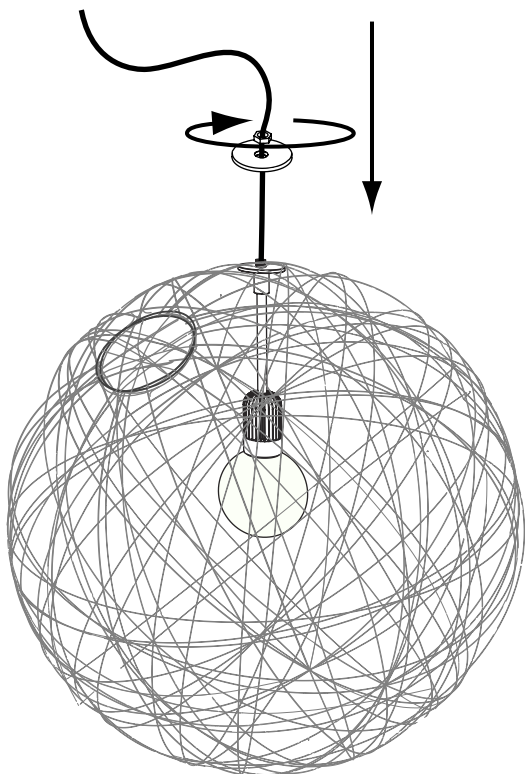

## Random Light LED

REFER TO SAFETY INSTRUCTIONS FOR GENERAL INFORMATION - REFER TO CANOPY INSTRUCTIONS FOR INSTALLATION

1

2

3

visit [www.mooui.com](http://www.mooui.com) for more information about the collection

# moooi

Random Light LED

4

**! 4A > 4B**

PRIMARY: MAINS - 230V/240V 50 Hz