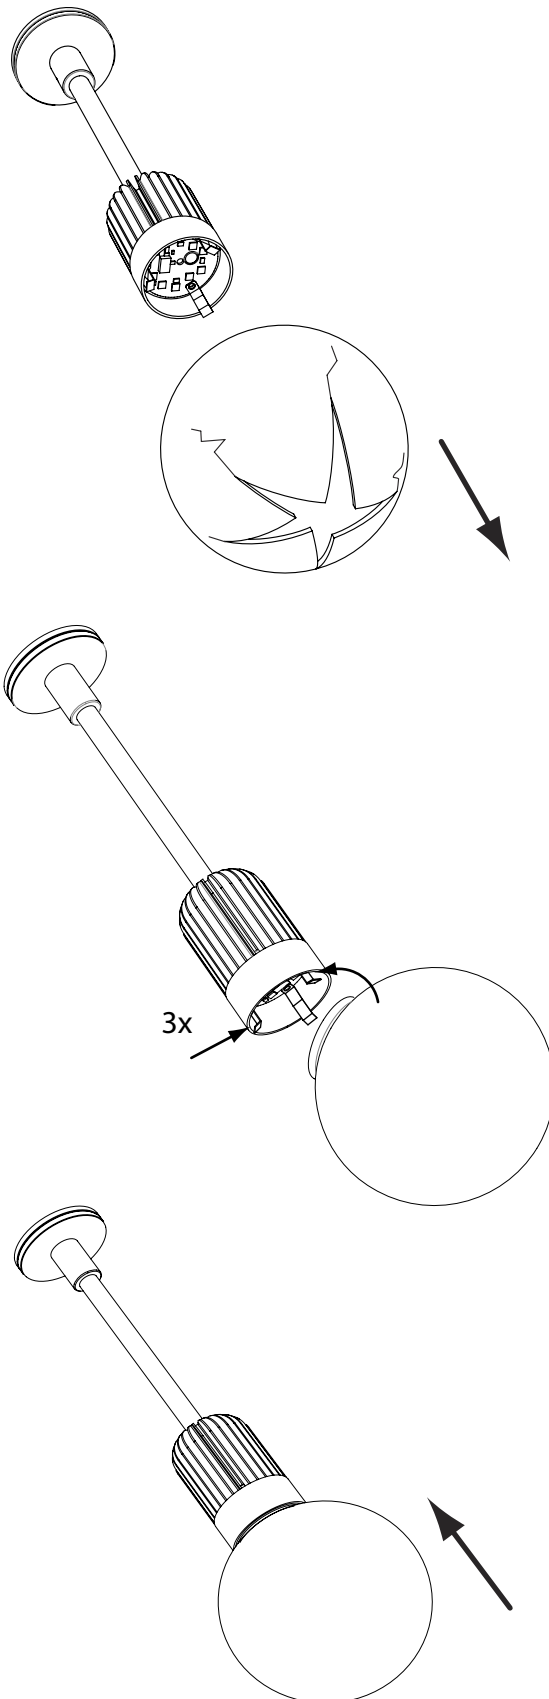

m o o o i®

Random Light LED

visit www.mooui.com for more information about the collection