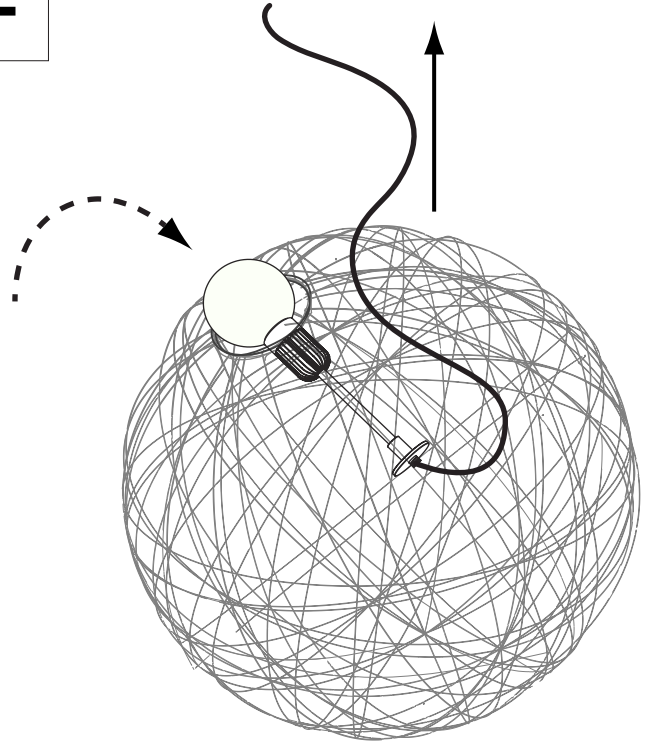

## Random Light LED

REFER TO SAFETY INSTRUCTIONS FOR GENERAL INFORMATION - REFER TO CANOPY INSTRUCTIONS FOR INSTALLATION

1

2

3

visit [www.mooui.com](http://www.mooui.com) for more information about the collection

# moooi

Random Light LED

4

**! 4A > 4B**

PRIMARY: MAINS - 230V/240V 50 Hz